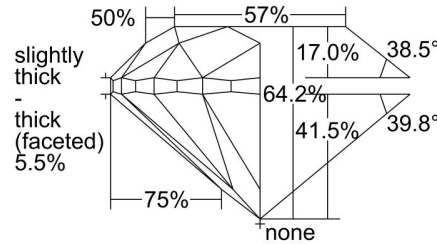

GIA NATURAL DIAMOND GRADING REPORT

April 05, 2024
 GIA Report Number 5483992362
 Shape and Cutting Style Round Brilliant
 Measurements 6.18 - 6.23 x 3.99 mm

GRADING RESULTS

Carat Weight 1.00 carat
 Color Grade I
 Clarity Grade VVS2
 Cut Grade Very Good

ADDITIONAL GRADING INFORMATION

Polish Excellent
 Symmetry Excellent
 Fluorescence None
 Inscription(s): GIA 5483992362

PROPORTIONS

Profile to actual proportions

CLARITY CHARACTERISTICS

KEY TO SYMBOLS*

- Feather
- Pinpoint

* Red symbols denote internal characteristics (inclusions). Green or black symbols denote external characteristics (blemishes). Diagram is an approximate representation of the diamond, and symbols shown indicate type, position, and approximate size of clarity characteristics. All clarity characteristics may not be shown. Details of finish are not shown.