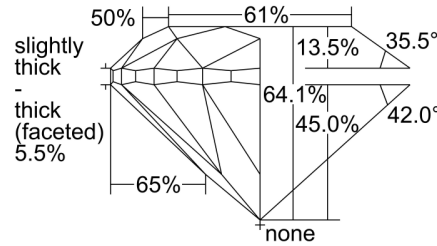

### GRADING RESULTS

Carat Weight ..... 0.90 carat

Color Grade ..... M, Faint Brown

Clarity Grade ..... SI2

Cut Grade ..... Very Good

### PROPORTIONS

Profile to actual proportions

### CLARITY CHARACTERISTICS