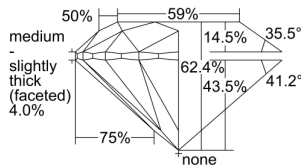

GIA®

FACSIMILE

GIA REPORT 5493072677

Verify this report at GIA.edu

GIA NATURAL DIAMOND DOSSIER®

April 17, 2024
GIA Report Number 5493072677
Shape and Cutting Style ..... Round Brilliant
Measurements ..... 5.88 - 5.92 x 3.68 mm

GRADING RESULTS

Carat Weight ..... 0.80 carat
Color Grade I
Clarity Grade S11
Cut Grade ..... Excellent

ADDITIONAL GRADING INFORMATION

Polish ..... Excellent
Symmetry ..... Excellent
Fluorescence ..... None
Clarity Characteristics ..... Crystal
Inscription(s): GIA 5493072677

PROPORTIONS

Profile to actual proportions

GRADING SCALES

GIA COLOR SCALE	GIA CLARITY SCALE	GIA CUT SCALE
D	FLAWLESS	EXCELLENT
E	FLAWLESS	
F	INTERNALLY FLAWLESS	VERY GOOD
G	FLAWLESS	
H	VVS₁	GOOD
I	VVS₂	
J	VS₁	FAIR
K	VS₂	
L	S1₁	POOR
M	S1₂	
N	I₁	
O	I₂	
P	I₃	
Q		
R		
S		
T		
U		
V		
W		
X		
Y		
Z