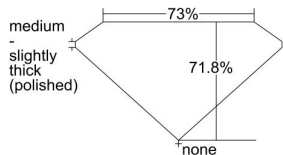

GIA®

FACSIMILE

GIA REPORT 5493701035

Verify this report at gia.edu

GIA NATURAL DIAMOND DOSSIER®

June 20, 2024
GIA Report Number 5493701035
Shape and Cutting Style ..... Square Modified Brilliant
Measurements ..... 3.90 x 3.79 x 2.72 mm

GRADING RESULTS

Carat Weight ..... 0.31 carat
Color Grade ..... E
Clarity Grade VVS1

ADDITIONAL GRADING INFORMATION

Polish ..... Excellent
Symmetry ..... Very Good
Fluorescence ..... None
Clarity Characteristics ..... Pinpoint, Feather, Chip
Inscription(s): GIA 5493701035

PROPORTIONS

Profile not to actual proportions

GRADING SCALES

GIA COLOR SCALE		GIA CLARITY SCALE			
COLORLESS	D	VERY VERY SLIGHTLY INCLUDED	FLAWLESS		
	E		INTERNALLY FLAWLESS		
	F	VERY SLIGHTLY INCLUDED	VVS₁		
	G		VVS₂		
	H		VS₁		
	NEAR COLORLESS	I	SLIGHTLY INCLUDED	VS₂	
		J		SI₁	
		FAINT	K	INCLUDED	SI₂
			L		I₁
			M		I₂
VERT LIGHT	N	LIGHT	I₃		
	O				
	P				
	Q				
	R