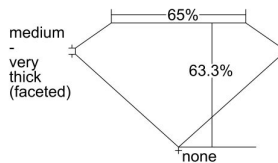

GIA®

FACSIMILE

GIA REPORT 5493713273

Verify this report at GIA.edu

GIA NATURAL DIAMOND DOSSIER®

June 21, 2024
GIA Report Number 5493713273
Shape and Cutting Style ..... Pear Brilliant
Measurements ..... 6.71 x 4.47 x 2.83 mm

GRADING RESULTS

Carat Weight ..... 0.50 carat
Color Grade ..... D
Clarity Grade VS1

ADDITIONAL GRADING INFORMATION

Polish ..... Excellent
Symmetry ..... Very Good
Fluorescence ..... None
Clarity Characteristics ..... Cloud, Crystal
Inscription(s): GIA 5493713273

PROPORTIONS

Profile not to actual proportions

GRADING SCALES

GIA COLOR SCALE		GIA CLARITY SCALE				
COLORLESS	D	VERY SLIGHTLY INCLUDED	FLAWLESS			
	E		INTERNALLY FLAWLESS			
	F		VVS₁			
	NEAR COLORLESS	G	VERY SLIGHTLY INCLUDED	VVS₂		
		H		VS₁		
		FAINT	I	SLIGHTLY INCLUDED	VS₂	
			J		SI₁	
			LIGHT	K	INCLUDED	SI₂
	L	I₁				
	M	I₂				
N	INCLUDED	I₃				
O						
P						
Q						
R						
S						
T						
U						
V						
W						
X						
Y						
Z