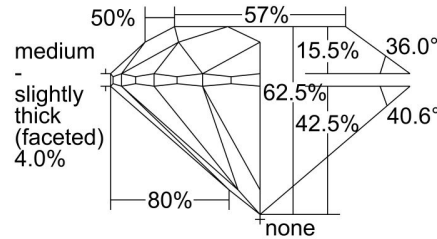

**GIA NATURAL DIAMOND GRADING REPORT**

June 21, 2024  
 GIA Report Number ..... 5493713435  
 Shape and Cutting Style ..... Round Brilliant  
 Measurements ..... 6.72 - 6.77 x 4.22 mm

**GRADING RESULTS**

Carat Weight ..... 1.20 carat  
 Color Grade ..... M  
 Clarity Grade ..... VS2  
 Cut Grade ..... Excellent

**ADDITIONAL GRADING INFORMATION**

Polish ..... Excellent  
 Symmetry ..... Excellent  
 Fluorescence ..... Faint  
 Inscription(s): GIA 5493713435

**Comments:** Additional clouds, pinpoints and surface graining are not shown.

**PROPORTIONS**

Profile to actual proportions

**CLARITY CHARACTERISTICS**

**KEY TO SYMBOLS\***

-  Cloud
-  Needle

\* Red symbols denote internal characteristics (inclusions). Green or black symbols denote external characteristics (blemishes). Diagram is an approximate representation of the diamond, and symbols shown indicate type, position, and approximate size of clarity characteristics. All clarity characteristics may not be shown. Details of finish are not shown.