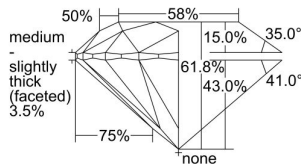

GIA®

FACSIMILE

GIA REPORT 5493788836

Verify this report at GIA.edu

GIA NATURAL DIAMOND DOSSIER®

July 02, 2024
GIA Report Number **5493788836**
Shape and Cutting Style ..... **Round Brilliant**
Measurements ..... **5.93 - 5.96 x 3.67 mm**

GRADING RESULTS

Carat Weight ..... **0.80 carat**
Color Grade ..... **E**
Clarity Grade **S11**
Cut Grade ..... **Excellent**

ADDITIONAL GRADING INFORMATION

Polish ..... **Excellent**
Symmetry ..... **Excellent**
Fluorescence ..... **Faint**
Clarity Characteristics ..... **Cloud**
Inscription(s): **GIA 5493788836**

PROPORTIONS

Profile to actual proportions

GRADING SCALES

GIA COLOR SCALE	GIA CLARITY SCALE	GIA CUT SCALE
D	FLAWLESS	EXCELLENT
E	INTERNALLY FLAWLESS	
F	VVS₁	VERY GOOD
G		
H	VS₁	GOOD
I		
J	SI₁	FAIR
K		
L	I₁	POOR
M		
N	I₂	
O	I₃	
P		
Q		
R		
S		
T		
U		
V		
W		
X		
Y		
Z