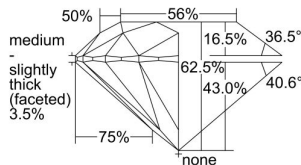

GIA®

FACSIMILE

GIA REPORT

5496646480

Verify this report at GIA.edu

GIA NATURAL DIAMOND DOSSIER®

June 18, 2024
GIA Report Number 5496646480
Shape and Cutting Style ..... Round Brilliant
Measurements ..... 5.80 - 5.83 x 3.63 mm

GRADING RESULTS

Carat Weight ..... 0.76 carat
Color Grade ..... K
Clarity Grade VVS1
Cut Grade ..... Excellent

ADDITIONAL GRADING INFORMATION

Polish ..... Excellent
Symmetry ..... Excellent
Fluorescence ..... Strong Blue
Clarity Characteristics ..... Pinpoint
Inscription(s): GIA 5496646480

PROPORTIONS

Profile to actual proportions

GRADING SCALES

GIA COLOR SCALE

COLORLESS	D
	E
	F
	G
	H
	I
	J
NEAR COLORLESS	K
	L
Faint	M
	N
	O
	P
Very Light	Q
	R
	S
	T
	U
	V
Light	W
	X
	Y
	Z

GIA CLARITY SCALE

FLAWLESS	INTERNAL FLAWLESS	EXCELLENT		
VVS₁	VVS₂	VERY GOOD		
VS₁	VS₂	GOOD		
SI₁	SI₂	FAIR		
I₁	I₂	POOR		
			I₃	

GIA CUT SCALE

EXCELLENT
VERY GOOD
GOOD
FAIR
POOR