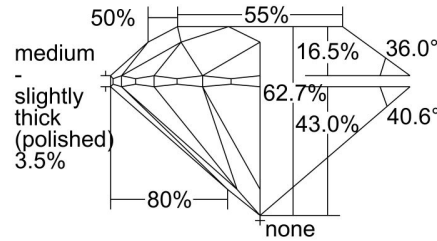

GIA NATURAL DIAMOND GRADING REPORT

June 21, 2024
 GIA Report Number 5496712736
 Shape and Cutting Style Round Brilliant
 Measurements 6.37 - 6.39 x 4.00 mm

GRADING RESULTS

Carat Weight 1.00 carat
 Color Grade K, Faint Brown
 Clarity Grade VS1
 Cut Grade Excellent

ADDITIONAL GRADING INFORMATION

Polish Excellent
 Symmetry Excellent
 Fluorescence Faint
 Inscription(s): GIA 5496712736

PROPORTIONS

Profile to actual proportions

CLARITY CHARACTERISTICS

KEY TO SYMBOLS*

- Crystal
- ◐ Cloud
- Pinpoint

* Red symbols denote internal characteristics (inclusions). Green or black symbols denote external characteristics (blemishes). Diagram is an approximate representation of the diamond, and symbols shown indicate type, position, and approximate size of clarity characteristics. All clarity characteristics may not be shown. Details of finish are not shown.