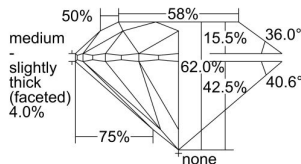

GIA®

FACSIMILE

GIA REPORT 5496822862

Verify this report at GIA.edu

GIA NATURAL DIAMOND DOSSIER®

July 04, 2024
GIA Report Number 5496822862
Shape and Cutting Style ..... Round Brilliant
Measurements ..... 5.67 - 5.71 x 3.53 mm

GRADING RESULTS

Carat Weight ..... 0.71 carat
Color Grade L
Clarity Grade VS1
Cut Grade ..... Excellent

ADDITIONAL GRADING INFORMATION

Polish ..... Excellent
Symmetry ..... Excellent
Fluorescence ..... Strong Blue
Clarity Characteristics ..... Crystal, Cloud, Pinpoint
Inscription(s): GIA 5496822862

PROPORTIONS

Profile to actual proportions

GRADING SCALES

GIA COLOR SCALE	GIA CLARITY SCALE	GIA CUT SCALE	
D	FLAWLESS	EXCELLENT	
E	INTERNALLY FLAWLESS		
F		VVS₁	VERY GOOD
G	VVS₂		
H	VS₁	GOOD	
I	VS₂		
J	SI₁	FAIR	
K	SI₂		
L	I₁	POOR	
M	I₂		
N	I₃		
O			
P			
Q			
R			
S			
T			
U			
V			
W			
X			
Y			
Z