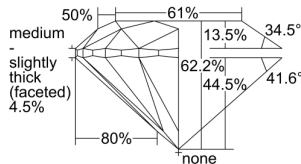

GIA®

FACSIMILE

GIA REPORT

5496846226

Verify this report at GIA.edu

GIA NATURAL DIAMOND DOSSIER®

July 10, 2024
GIA Report Number 5496846226
Shape and Cutting Style ..... Round Brilliant
Measurements ..... 5.63 - 5.67 x 3.52 mm

GRADING RESULTS

Carat Weight ..... 0.70 carat
Color Grade ..... H
Clarity Grade VS2
Cut Grade ..... Excellent

ADDITIONAL GRADING INFORMATION

Polish ..... Excellent
Symmetry ..... Excellent
Fluorescence ..... None
Clarity Characteristics ..... Cloud, Crystal
Inscription(s): GIA 5496846226

PROPORTIONS

Profile to actual proportions

GRADING SCALES

GIA COLOR SCALE

COLOREDNESS	D
	E
	F
	G
	H
	I
	J
NEAR COLORLESS	K
	L
FAINT	M
	N
	O
	P
VERY LIGHT	R
	S
	T
	U
	V
	W
	X
	Y
LIGHT	Z

GIA CLARITY SCALE

VERY VERY SLIGHTLY INCLUDED	FLAWLESS
	INTERNALLY FLAWLESS
VERY SLIGHTLY INCLUDED	VVS₁
	VVS₂
SLIGHTLY INCLUDED	VS₁
	VS₂
INCLUDED	SI₁
	SI₂
	I₁
	I₂
	I₃

GIA CUT SCALE

EXCELLENT
VERY GOOD
GOOD
FAIR
POOR