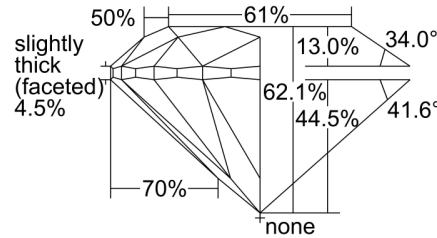

GIA REPORT
5496876573

Verify this report at GIA.edu

FACSIMILE

This is a digital representation of the original GIA Report. This representation might not be accepted in lieu of the original GIA Report in certain circumstances. The original GIA Report includes certain security features which are not reproducible on this facsimile.

GIA NATURAL DIAMOND GRADING REPORT

July 12, 2024
GIA Report Number 5496876573
Shape and Cutting Style ..... Round Brilliant
Measurements ..... 6.36 - 6.40 x 3.96 mm

GRADING RESULTS

Carat Weight ..... 1.01 carat
Color Grade ..... F
Clarity Grade VS1
Cut Grade ..... Excellent

ADDITIONAL GRADING INFORMATION

Polish ..... Excellent
Symmetry ..... Excellent
Fluorescence ..... None

Inscription(s): GIA 5496876573

Comments: Additional clouds are not shown. Pinpoints are not shown.

PROPORTIONS

Profile to actual proportions