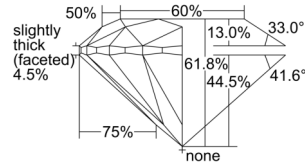

GIA®

FACSIMILE

GIA NATURAL DIAMOND DOSSIER®

August 12, 2024
GIA Report Number 5503124444
Shape and Cutting Style ..... Round Brilliant
Measurements ..... 5.69 - 5.72 x 3.53 mm

GRADING RESULTS

Carat Weight ..... 0.71 carat
Color Grade ..... G
Clarity Grade VS2
Cut Grade ..... Excellent

ADDITIONAL GRADING INFORMATION

Polish ..... Excellent
Symmetry ..... Excellent
Fluorescence ..... None
Clarity Characteristics..... Cloud, Crystal, Feather
Inscription(s): GIA 5503124444

GIA REPORT 5503124444

Verify this report at GIA.edu

PROPORTIONS

Profile to actual proportions

GRADING SCALES

GIA COLOR SCALE	GIA CLARITY SCALE	GIA CUT SCALE	
D	FLAWLESS	EXCELLENT	
E	INTERNALLY FLAWLESS		
F		VVS₁	VERY GOOD
G	VVS₂		
H	VS₁	GOOD	
I	VS₂		
J	SI₁	FAIR	
K	SI₂		
L	I₁	POOR	
M			
N			
O	I₂		
P			
Q			
R	I₃		
S			
T			
U			
V			
W			
X			
Y			
Z