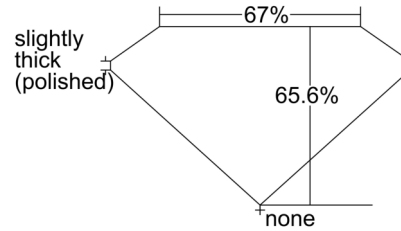

PROPORTIONS

Profile not to actual proportions