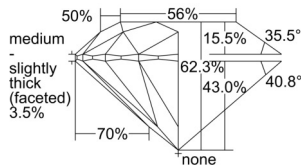

GIA®

FACSIMILE

GIA REPORT 5503262680

Verify this report at GIA.edu

GIA NATURAL DIAMOND DOSSIER®

August 26, 2024
GIA Report Number 5503262680
Shape and Cutting Style ..... Round Brilliant
Measurements ..... 5.69 - 5.71 x 3.55 mm

GRADING RESULTS

Carat Weight ..... 0.71 carat
Color Grade ..... F
Clarity Grade S11
Cut Grade ..... Excellent

ADDITIONAL GRADING INFORMATION

Polish ..... Excellent
Symmetry ..... Excellent
Fluorescence ..... None
Clarity Characteristics ..... Crystal
Inscription(s): GIA 5503262680

PROPORTIONS

Profile to actual proportions