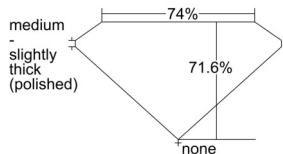

GIA®

FACSIMILE

GIA REPORT 5503596554

Verify this report at GIA.edu

GIA NATURAL DIAMOND DOSSIER®

October 10, 2024
GIA Report Number 5503596554
Shape and Cutting Style ..... Square Modified Brilliant
Measurements ..... 5.40 x 5.17 x 3.70 mm

GRADING RESULTS

Carat Weight ..... 0.80 carat
Color Grade ..... E
Clarity Grade VS2

ADDITIONAL GRADING INFORMATION

Polish ..... Very Good
Symmetry ..... Very Good
Fluorescence ..... None
Clarity Characteristics ..... Crystal, Feather
Inscription(s): GIA 5503596554

PROPORTIONS

Profile not to actual proportions

GRADING SCALES

GIA COLOR SCALE		GIA CLARITY SCALE			
COLORLESS	D	VERY VERY SLIGHTLY INCLUDED	FLAWLESS		
	E		INTERNALLY FLAWLESS		
	F	VERY SLIGHTLY INCLUDED	VVS₁		
	G		VVS₂		
	H		VS₁		
	NEAR COLORLESS	I	VERY SLIGHTLY INCLUDED	VS₂	
		J		SI₁	
		FAINT	K	SLIGHTLY INCLUDED	SI₂
			L		I₁
			M		I₂
VERY LIGHT			N	INCLUDED	I₃
	O				
	P				
	Q				
LIGHT	R				
	S				
	T				
	U				
	V				
	Z