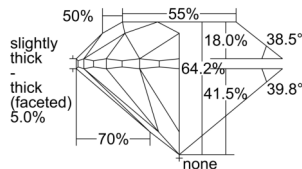

GIA®

FACSIMILE

GIA REPORT 5503712927

Verify this report at GIA.edu

GIA NATURAL DIAMOND DOSSIER®

October 22, 2024
GIA Report Number 5503712927
Shape and Cutting Style ..... Round Brilliant
Measurements ..... 5.51 - 5.56 x 3.55 mm

GRADING RESULTS

Carat Weight ..... 0.70 carat
Color Grade ..... M
Clarity Grade VS1
Cut Grade ..... Very Good

ADDITIONAL GRADING INFORMATION

Polish ..... Excellent
Symmetry ..... Very Good
Fluorescence ..... None
Clarity Characteristics..... Cloud, Crystal, Needle, Pinpoint
Inscription(s): GIA 5503712927

PROPORTIONS

Profile to actual proportions

GRADING SCALES

GIA COLOR SCALE

COLORLESS	D
	E
	F
	G
	H
	I
	J
NEAR COLORLESS	K
	L
Faint	M
	N
	O
	P
Very Light	Q
	R
	S
	T
	U
	V
Light	W
	X
	Y
	Z

GIA CLARITY SCALE

FLAWLESS	VERY VERY SLIGHTLY INCLUDED	VVS₁	
			VVS₂
INTERNALLY FLAWLESS	VERY SLIGHTLY INCLUDED	VS₁	
		VS₂	
SLIGHTLY INCLUDED	SLIGHTLY INCLUDED	SI₁	
		SI₂	
INCLUDED	INCLUDED	I₁	
		I₂	
		I₃	

GIA CUT SCALE

EXCELLENT	VERY GOOD	GOOD	FAIR	POOR