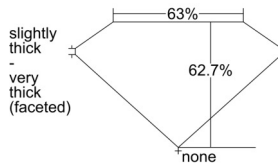

GIA®

FACSIMILE

GIA REPORT 5503748568

Verify this report at GIA.edu

GIA NATURAL DIAMOND DOSSIER®

October 25, 2024
GIA Report Number 5503748568
Shape and Cutting Style ..... Pear Brilliant
Measurements ..... 7.58 x 5.04 x 3.16 mm

GRADING RESULTS

Carat Weight ..... 0.71 carat
Color Grade ..... D
Clarity Grade SI1

ADDITIONAL GRADING INFORMATION

Polish ..... Excellent
Symmetry ..... Excellent
Fluorescence ..... None
Clarity Characteristics ..... Cloud, Crystal
Inscription(s): GIA 5503748568

PROPORTIONS

Profile not to actual proportions

GRADING SCALES

GIA COLOR SCALE		GIA CLARITY SCALE		
NEAR COLORLESS	D	VERY SLIGHTLY SLIGHTLY INCLUDED	FLAWLESS	
	E		INTERNALLY FLAWLESS	
	F		VVS₁	
	G		VVS₂	
	FANT	H	SLIGHTLY INCLUDED	VS₁
		I		VS₂
		J		SI₁
		K		SI₂
	LIGHT	L	INCLUDED	I₁
		M		I₂
N		I₃		
O				
P				
Q				
R				
S