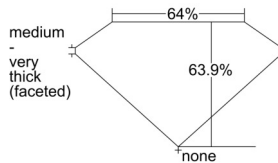

GIA®

FACSIMILE

GIA REPORT 5503752438

Verify this report at GIA.edu

GIA NATURAL DIAMOND DOSSIER®

November 01, 2024
GIA Report Number 5503752438
Shape and Cutting Style ..... Oval Brilliant
Measurements ..... 6.03 x 4.45 x 2.84 mm

GRADING RESULTS

Carat Weight ..... 0.50 carat
Color Grade I
Clarity Grade VS1

ADDITIONAL GRADING INFORMATION

Polish ..... Excellent
Symmetry ..... Very Good
Fluorescence ..... None
Clarity Characteristics..... Crystal, Cloud, Needle, Pinpoint
Inscription(s): GIA 5503752438

PROPORTIONS

Profile not to actual proportions

GRADING SCALES

GIA COLOR SCALE		GIA CLARITY SCALE			
COLORLESS	D	VERY VERY SLIGHTLY INCLUDED	FLAWLESS		
	E		INTERNALLY FLAWLESS		
	F	VERY SLIGHTLY INCLUDED	VVS₁		
	G		VVS₂		
	H		VS₁		
	NEAR COLORLESS	I	SLIGHTLY INCLUDED	VS₂	
		J		SI₁	
		FAINT	K	INCLUDED	SI₂
			L		I₁
			M		I₂
VERT LIGHT	N	LIGHT	I₃		
	O				
	P				
	Q				
	R