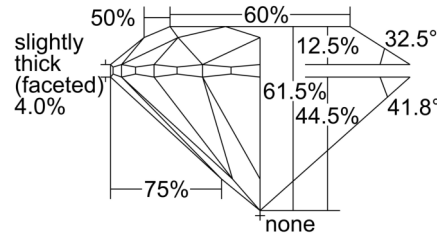

GIA NATURAL DIAMOND GRADING REPORT

August 01, 2024
 GIA Report Number 5506059573
 Shape and Cutting Style Round Brilliant
 Measurements 6.44 - 6.49 x 3.97 mm

GRADING RESULTS

Carat Weight 1.02 carat
 Color Grade K
 Clarity Grade VVS2
 Cut Grade Excellent

ADDITIONAL GRADING INFORMATION

Polish Excellent
 Symmetry Excellent
 Fluorescence Medium Blue
 Inscription(s): GIA 5506059573

PROPORTIONS

Profile to actual proportions

CLARITY CHARACTERISTICS

KEY TO SYMBOLS*

- Pinpoint

* Red symbols denote internal characteristics (inclusions). Green or black symbols denote external characteristics (blemishes). Diagram is an approximate representation of the diamond, and symbols shown indicate type, position, and approximate size of clarity characteristics. All clarity characteristics may not be shown. Details of finish are not shown.