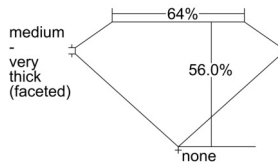

GIA®

FACSIMILE

GIA REPORT 5506084126

Verify this report at GIA.edu

GIA NATURAL DIAMOND DOSSIER®

August 01, 2024
GIA Report Number 5506084126
Shape and Cutting Style ..... Pear Brilliant
Measurements ..... 6.93 x 4.64 x 2.60 mm

GRADING RESULTS

Carat Weight ..... 0.50 carat
Color Grade ..... D
Clarity Grade SI1

ADDITIONAL GRADING INFORMATION

Polish ..... Excellent
Symmetry ..... Very Good
Fluorescence ..... None
Clarity Characteristics ..... Cloud, Crystal
Inscription(s): GIA 5506084126

PROPORTIONS

Profile not to actual proportions

GRADING SCALES

GIA COLOR SCALE		GIA CLARITY SCALE			
COLORLESS	D	VERY VERY SLIGHTLY INCLUDED	FLAWLESS		
	E		INTERNALLY FLAWLESS		
	F	VERY SLIGHTLY INCLUDED	VVS₁		
	G		VVS₂		
	H		VS₁		
	NEAR COLORLESS	I	SLIGHTLY INCLUDED	VS₂	
		J		SI₁	
		FAINT	K	INCLUDED	SI₂
			L		I₁
			M		I₂
VERT LIGHT	N	LIGHT	I₃		
	O				
	P				
	Q				
	R