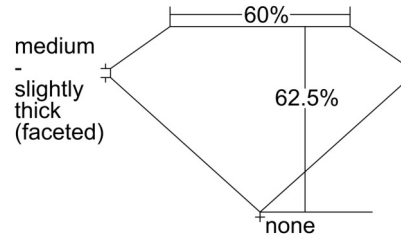

GIA NATURAL DIAMOND GRADING REPORT

August 06, 2024
 GIA Report Number 5506112539
 Shape and Cutting Style Oval Brilliant
 Measurements 7.92 x 5.61 x 3.51 mm

GRADING RESULTS

Carat Weight 1.02 carat
 Color Grade L
 Clarity Grade VVS1

Profile not to actual proportions

CLARITY CHARACTERISTICS

KEY TO SYMBOLS*

~ Feather

* Red symbols denote internal characteristics (inclusions). Green or black symbols denote external characteristics (blemishes). Diagram is an approximate representation of the diamond, and symbols shown indicate type, position, and approximate size of clarity characteristics. All clarity characteristics may not be shown. Details of finish are not shown.