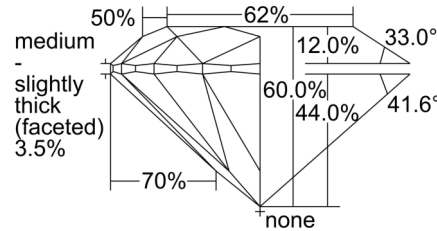

GIA NATURAL DIAMOND GRADING REPORT

August 19, 2024

GIA Report Number 5506220251

Shape and Cutting Style Round Brilliant

Measurements 7.41 - 7.45 x 4.46 mm

GRADING RESULTS

Carat Weight 1.50 carat

Color Grade G

PROPORTIONS

Profile to actual proportions

CLARITY CHARACTERISTICS

KEY TO SYMBOLS*

-  Feather
-  Pinpoint

* Red symbols denote internal characteristics (inclusions). Green or black symbols denote external characteristics (blemishes). Diagram is an approximate representation of the diamond, and symbols shown indicate type, position, and approximate size of clarity characteristics. All clarity characteristics may not be shown. Details of finish are not shown.