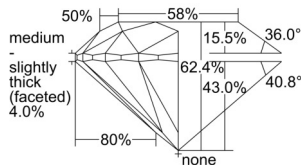

GIA®

FACSIMILE

GIA REPORT 5506226156

Verify this report at GIA.edu

GIA NATURAL DIAMOND DOSSIER®

August 20, 2024
GIA Report Number 5506226156
Shape and Cutting Style ..... Round Brilliant
Measurements ..... 5.75 - 5.80 x 3.61 mm

GRADING RESULTS

Carat Weight ..... 0.75 carat
Color Grade ..... D
Clarity Grade VVS2
Cut Grade ..... Excellent

ADDITIONAL GRADING INFORMATION

Polish ..... Excellent
Symmetry ..... Excellent
Fluorescence ..... Medium Blue
Clarity Characteristics ..... Pinpoint
Inscription(s): GIA 5506226156

PROPORTIONS

Profile to actual proportions

GRADING SCALES

GIA COLOR SCALE	GIA CLARITY SCALE	GIA CUT SCALE	
D	FLAWLESS	EXCELLENT	
E	INTERNALLY FLAWLESS		
F		VVS₁	VERY GOOD
G	VVS₂		
H	VS₁	GOOD	
I	VS₂		
J	SI₁	FAIR	
K	SI₂		
L	I₁	POOR	
M			
N			
O	I₂		
P			
Q			
R	I₃		
S			
T			
U			
V			
W			
X			
Y			
Z