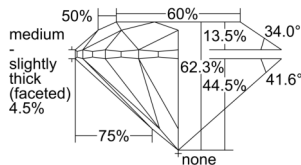

GIA®

FACSIMILE

GIA REPORT 5506409756

Verify this report at GIA.edu

GIA NATURAL DIAMOND DOSSIER®

September 16, 2024
GIA Report Number 5506409756
Shape and Cutting Style ..... Round Brilliant
Measurements ..... 5.77 - 5.80 x 3.60 mm

GRADING RESULTS

Carat Weight ..... 0.75 carat
Color Grade ..... K
Clarity Grade VVS2
Cut Grade ..... Excellent

ADDITIONAL GRADING INFORMATION

Polish ..... Excellent
Symmetry ..... Excellent
Fluorescence ..... None
Clarity Characteristics ..... Feather, Pinpoint
Inscription(s): GIA 5506409756

PROPORTIONS

Profile to actual proportions