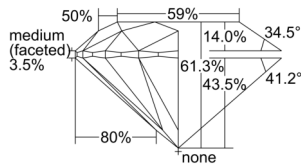

GIA®

FACSIMILE

GIA REPORT 5506487340

Verify this report at GIA.edu

GIA NATURAL DIAMOND DOSSIER®

September 25, 2024
GIA Report Number 5506487340
Shape and Cutting Style ..... Round Brilliant
Measurements ..... 5.74 - 5.76 x 3.53 mm

GRADING RESULTS

Carat Weight ..... 0.71 carat
Color Grade ..... M
Clarity Grade VVS1
Cut Grade ..... Excellent

ADDITIONAL GRADING INFORMATION

Polish ..... Excellent
Symmetry ..... Excellent
Fluorescence ..... Faint
Clarity Characteristics ..... Cloud, Pinpoint, Feather
Inscription(s): GIA 5506487340

PROPORTIONS

Profile to actual proportions