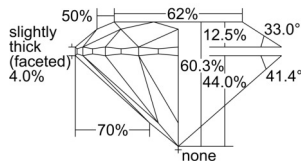

GIA®

FACSIMILE

GIA REPORT 5506749834

Verify this report at GIA.edu

GIA NATURAL DIAMOND DOSSIER®

November 01, 2024
GIA Report Number 5506749834
Shape and Cutting Style ..... Round Brilliant
Measurements ..... 4.76 - 4.79 x 2.88 mm

GRADING RESULTS

Carat Weight ..... 0.40 carat
Color Grade L
Clarity Grade VVS1
Cut Grade ..... Excellent

ADDITIONAL GRADING INFORMATION

Polish ..... Excellent
Symmetry ..... Excellent
Fluorescence ..... Medium Blue
Clarity Characteristics ..... Pinpoint, Feather
Inscription(s): GIA 5506749834

PROPORTIONS

Profile to actual proportions

GRADING SCALES

GIA COLOR SCALE	GIA CLARITY SCALE	GIA CUT SCALE	
D	FLAWLESS	EXCELLENT	
E	INTERNALLY FLAWLESS		
F		VVS₁	VERY GOOD
G	VVS₂		
H	VS₁	GOOD	
I	VS₂		
J	SI₁	FAIR	
K	SI₂		
L	I₁	POOR	
M	I₂		
N	I₃		
O			
P			
Q			
R			
S			
T			
U			
V			
W			
X			
Y			
Z