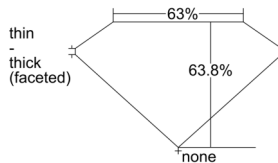

GIA®

FACSIMILE

GIA REPORT 5506749880

Verify this report at GIA.edu

GIA NATURAL DIAMOND DOSSIER®

October 25, 2024
GIA Report Number 5506749880
Shape and Cutting Style ..... Marquise Brilliant
Measurements ..... 9.02 x 4.65 x 2.96 mm

GRADING RESULTS

Carat Weight ..... 0.70 carat
Color Grade ..... J
Clarity Grade VVS1

ADDITIONAL GRADING INFORMATION

Polish ..... Very Good
Symmetry ..... Excellent
Fluorescence ..... Medium Blue
Clarity Characteristics ..... Pinpoint
Inscription(s): GIA 5506749880

PROPORTIONS

Profile not to actual proportions

GRADING SCALES

GIA COLOR SCALE		GIA CLARITY SCALE	
COLORLESS	D	VERY VERY SLIGHTLY INCLUDED	FLAWLESS
	E		INTERNALLY FLAWLESS
	F		VVS₁
	G		VVS₂
	H		VS₁
	I		VS₂
	J		SI₁
	K		SI₂
	L		I₁
	M		I₂
NEAR COLORLESS	N	SLIGHTLY INCLUDED	I₃
	O		
	P		
	Q		
FAINT	R		
	S		
	T		
	U		
VERY LIGHT	V		
	W		
	X		
	Y		
LIGHT	Z