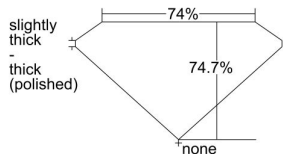

GIA®

FACSIMILE

GIA REPORT 6223564027

Verify this report at GIA.edu

GIA NATURAL DIAMOND DOSSIER®

July 28, 2022
GIA Report Number 6223564027
Shape and Cutting Style ..... **Square Modified Brilliant**
Measurements ..... 4.97 x 4.76 x 3.56 mm

GRADING RESULTS

Carat Weight ..... 0.70 carat
Color Grade I
Clarity Grade VS1

ADDITIONAL GRADING INFORMATION

Polish ..... Excellent
Symmetry ..... Excellent
Fluorescence ..... None
Clarity Characteristics ..... Crystal, Needle, Pinpoint
Inscription(s): GIA 6223564027

PROPORTIONS

Profile not to actual proportions

GRADING SCALES

GIA COLOR SCALE		GIA CLARITY SCALE		
NEAR COLORLESS	D	VERY VERY SLIGHTLY INCLUDED	FLAWLESS	
	E		INTERNALLY FLAWLESS	
	F	VERY SLIGHTLY INCLUDED	VVS₁	
	G		VVS₂	
	H		VS₁	
	FAINT	I	SLIGHTLY INCLUDED	VS₂
		J		SI₁
		K	INCLUDED	SI₂
		L		I₁
		M		I₂
VERT LIGHT	N	LIGHT	I₃	
	O			
	P			
	Q			
	R