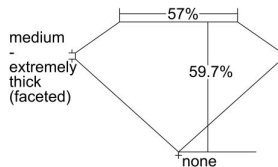

GIA®

FACSIMILE

GIA REPORT 6224550154

Verify this report at GIA.edu

GIA NATURAL DIAMOND DOSSIER®

August 29, 2022
GIA Report Number 6224550154
Shape and Cutting Style ..... Heart Brilliant
Measurements ..... 5.61 x 6.01 x 3.59 mm

GRADING RESULTS

Carat Weight ..... 0.70 carat
Color Grade ..... D
Clarity Grade VS2

ADDITIONAL GRADING INFORMATION

Polish ..... Excellent
Symmetry ..... Good
Fluorescence ..... None
Clarity Characteristics..... Crystal, Indented Natural, Feather
Inscription(s): GIA 6224550154

PROPORTIONS

Profile not to actual proportions

GRADING SCALES

GIA COLOR SCALE		GIA CLARITY SCALE	
COLORLESS	D	VERY VERY SLIGHTLY INCLUDED	FLAWLESS
	E		INTERNALLY FLAWLESS
	F		VVS₁
	G		VVS₂
	H		VS₁
	I		VS₂
	J		SI₁
	K		SI₂
	L		I₁
	M		I₂
NEAR COLORLESS	N	SLIGHTLY INCLUDED	I₃
	O		
	P		
	Q		
FAINT	R		
	S		
	T		
	U		
VERT LIGHT	V		
	W		
	X		
	Y		
LIGHT	Z