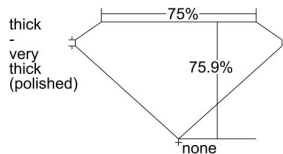

GIA®

FACSIMILE

GIA REPORT 6224563926

Verify this report at GIA.edu

GIA NATURAL DIAMOND DOSSIER®

July 28, 2022
GIA Report Number 6224563926
Shape and Cutting Style ..... Square Modified Brilliant
Measurements ..... 4.19 x 4.16 x 3.16 mm

GRADING RESULTS

Carat Weight ..... 0.50 carat
Color Grade ..... G
Clarity Grade VVS2

ADDITIONAL GRADING INFORMATION

Polish ..... Excellent
Symmetry ..... Fair
Fluorescence ..... Faint
Clarity Characteristics..... Indented Natural, Pinpoint
Inscription(s): GIA 6224563926

PROPORTIONS

Profile not to actual proportions

GRADING SCALES

GIA COLOR SCALE		GIA CLARITY SCALE		
COLORLESS	D	VERY VERY SLIGHTLY INCLUDED	FLAWLESS	
	E		INTERNALLY FLAWLESS	
	F		VVS₁	
	G		VVS₂	
	NEAR COLORLESS	H	VERY SLIGHTLY INCLUDED	VS₁
		I		VS₂
		J	SLIGHTLY INCLUDED	I₁
		K		I₂
	FAINT	L	INCLUDED	I₃
		M		
N				
VERT LIGHT		O		
		P		
		Q		
	R			
	S			
	T			
LIGHT	U			
	V			
	W			
	X			
Y				
Z