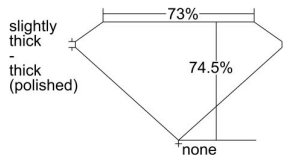

GIA®

FACSIMILE

GIA REPORT 6224582993

Verify this report at GIA.edu

GIA NATURAL DIAMOND DOSSIER®

August 09, 2022
GIA Report Number 6224582993
Shape and Cutting Style ..... Square Modified Brilliant
Measurements ..... 5.07 x 4.99 x 3.72 mm

GRADING RESULTS

Carat Weight ..... 0.80 carat
Color Grade I
Clarity Grade VS2

ADDITIONAL GRADING INFORMATION

Polish ..... Very Good
Symmetry ..... Very Good
Fluorescence ..... None
Clarity Characteristics..... Cloud, Crystal
Inscription(s): GIA 6224582993

PROPORTIONS

Profile not to actual proportions

GRADING SCALES

GIA COLOR SCALE		GIA CLARITY SCALE			
COLORLESS	D	VERY VERY SLIGHTLY INCLUDED	FLAWLESS		
	E		INTERNALLY FLAWLESS		
	F	VERY SLIGHTLY INCLUDED	VVS₁		
	G		VVS₂		
	H		VS₁		
	NEAR COLORLESS	I	SLIGHTLY INCLUDED	VS₂	
		J		SI₁	
		FAINT	K	INCLUDED	SI₂
			L		I₁
			M		I₂
VERT LIGHT	N	LIGHT	I₃		
	O				
	P				
	Q				
	R