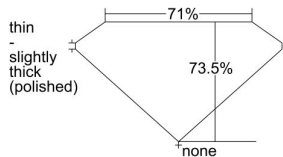

GIA®

FACSIMILE

GIA REPORT 6224584537

Verify this report at GIA.edu

GIA NATURAL DIAMOND DOSSIER®

August 10, 2022
GIA Report Number 6224584537
Shape and Cutting Style ..... Square Modified Brilliant
Measurements ..... 5.00 x 4.82 x 3.54 mm

GRADING RESULTS

Carat Weight ..... 0.71 carat
Color Grade I
Clarity Grade VS1

ADDITIONAL GRADING INFORMATION

Polish ..... Excellent
Symmetry ..... Very Good
Fluorescence ..... None
Clarity Characteristics ..... Feather, Cloud
Inscription(s): GIA 6224584537

PROPORTIONS

Profile not to actual proportions

GRADING SCALES

GIA COLOR SCALE		GIA CLARITY SCALE			
COLORLESS	D	VERY VERY SLIGHTLY INCLUDED	FLAWLESS		
	E		INTERNALLY FLAWLESS		
	F	VERY SLIGHTLY INCLUDED	VVS₁		
	G		VVS₂		
	H		VS₁		
	NEAR COLORLESS	I	SLIGHTLY INCLUDED	VS₂	
		J		SI₁	
		FAINT	K	INCLUDED	SI₂
			L		I₁
			M		I₂
VERT LIGHT	N	LIGHT	I₃		
	O				
	P				
	Q				
	R