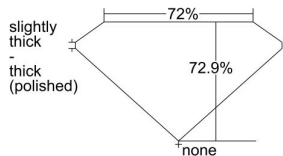

GIA®

FACSIMILE

GIA REPORT 6227560923

Verify this report at GIA.edu

GIA NATURAL DIAMOND DOSSIER®

July 27, 2022
GIA Report Number 6227560923
Shape and Cutting Style ..... Square Modified Brilliant
Measurements ..... 4.25 x 4.07 x 2.97 mm

GRADING RESULTS

Carat Weight ..... 0.43 carat
Color Grade I
Clarity Grade VVS2

ADDITIONAL GRADING INFORMATION

Polish ..... Very Good
Symmetry ..... Good
Fluorescence ..... None
Clarity Characteristics..... Indented Natural, Pinpoint
Inscription(s): GIA 6227560923

PROPORTIONS

Profile not to actual proportions

GRADING SCALES

GIA COLOR SCALE		GIA CLARITY SCALE			
COLORLESS	D	VERY VERY SLIGHTLY INCLUDED	FLAWLESS		
	E		INTERNALLY FLAWLESS		
	F	VERY SLIGHTLY INCLUDED	VVS₁		
	G		VVS₂		
	H		VS₁		
	NEAR COLORLESS	I	SLIGHTLY INCLUDED	VS₂	
		J		SI₁	
		FAINT	K	INCLUDED	SI₂
			L		I₁
			M		I₂
VERT LIGHT	N	LIGHT	I₃		
	O				
	P				
	Q				
	R