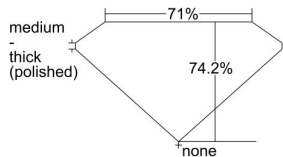

GIA®

FACSIMILE

GIA REPORT 6227580150

Verify this report at GIA.edu

GIA NATURAL DIAMOND DOSSIER®

August 08, 2022
GIA Report Number 6227580150
Shape and Cutting Style ..... Square Modified Brilliant
Measurements ..... 4.99 x 4.86 x 3.61 mm

GRADING RESULTS

Carat Weight ..... 0.73 carat
Color Grade I
Clarity Grade VVS2

ADDITIONAL GRADING INFORMATION

Polish ..... Excellent
Symmetry ..... Excellent
Fluorescence ..... None
Clarity Characteristics ..... Cloud, Pinpoint
Inscription(s): GIA 6227580150

PROPORTIONS

Profile not to actual proportions

GRADING SCALES

GIA COLOR SCALE		GIA CLARITY SCALE			
COLORLESS	D	VERY VERY SLIGHTLY INCLUDED	FLAWLESS		
	E		INTERNALLY FLAWLESS		
	F	VERY SLIGHTLY INCLUDED	VVS₁		
	G		VVS₂		
	H		VS₁		
	NEAR COLORLESS	I	SLIGHTLY INCLUDED	VS₂	
		J		SI₁	
		FAINT	K	INCLUDED	SI₂
			L		I₁
			M		I₂
VERT LIGHT	N	LIGHT	I₃		
	O				
	P				
	Q				
	R