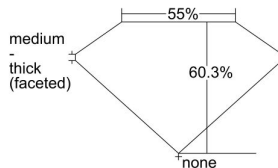

GIA®

FACSIMILE

GIA REPORT 6227786580

Verify this report at GIA.edu

GIA NATURAL DIAMOND DOSSIER®

September 25, 2023
GIA Report Number **6227786580**
Shape and Cutting Style ..... **Heart Brilliant**
Measurements ..... **5.25 x 6.05 x 3.65 mm**

GRADING RESULTS

Carat Weight ..... **0.70 carat**
Color Grade ..... **E**
Clarity Grade **VS2**

ADDITIONAL GRADING INFORMATION

Polish ..... **Excellent**
Symmetry ..... **Very Good**
Fluorescence ..... **Strong Blue**
Clarity Characteristics..... **Crystal, Cloud**
Inscription(s): **GIA 6227786580**

PROPORTIONS

Profile not to actual proportions

GRADING SCALES

GIA COLOR SCALE		GIA CLARITY SCALE			
COLORLESS	D	VERY VERY SLIGHTLY INCLUDED	FLAWLESS		
	E		INTERNALLY FLAWLESS		
	F		VS₁		
	NEAR COLORLESS	G	VERY SLIGHTLY INCLUDED	VS₂	
		H		VS₁	
	FAINT	I	SLIGHTLY INCLUDED	VS₂	
		J		SI₁	
		K		SI₂	
		VERT LIGHT	L	INCLUDED	I₁
			M		I₂
N			I₃		
O					
LIGHT	P				
	Q				
	R				
	S				
	T				
	U				
	V				
	W				
	X				
	Y				
	Z