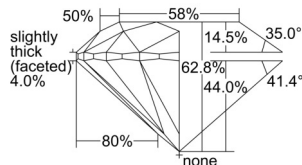

GIA®

FACSIMILE

GIA REPORT 6233428849

Verify this report at GIA.edu

GIA NATURAL DIAMOND DOSSIER®

October 29, 2024
GIA Report Number 6233428849
Shape and Cutting Style ..... Round Brilliant
Measurements ..... 5.04 - 5.08 x 3.18 mm

GRADING RESULTS

Carat Weight ..... 0.50 carat
Color Grade ..... H
Clarity Grade S11
Cut Grade ..... Excellent

ADDITIONAL GRADING INFORMATION

Polish ..... Excellent
Symmetry ..... Excellent
Fluorescence ..... Medium Blue
Clarity Characteristics ..... Crystal
Inscription(s): GIA 6233428849

PROPORTIONS

Profile to actual proportions