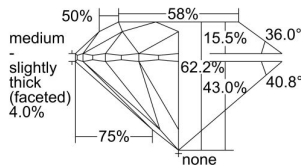

GIA®

FACSIMILE

GIA REPORT 6234271195

Verify this report at GIA.edu

GIA NATURAL DIAMOND DOSSIER®

May 01, 2024
GIA Report Number 6234271195
Shape and Cutting Style ..... Round Brilliant
Measurements ..... 5.93 - 5.95 x 3.70 mm

GRADING RESULTS

Carat Weight ..... 0.81 carat
Color Grade ..... E
Clarity Grade VS2
Cut Grade ..... Excellent

ADDITIONAL GRADING INFORMATION

Polish ..... Excellent
Symmetry ..... Excellent
Fluorescence ..... None
Clarity Characteristics ..... Crystal, Cloud
Inscription(s): GIA 6234271195

PROPORTIONS

Profile to actual proportions

GRADING SCALES

GIA COLOR SCALE	GIA CLARITY SCALE	GIA CUT SCALE	
D	FLAWLESS	EXCELLENT	
E	INTERNALLY FLAWLESS		
F		VVS₁	VERY GOOD
G	VVS₂		
H	VS₁	GOOD	
I	VS₂		
J	SI₁	FAIR	
K	SI₂		
L	I₁	POOR	
M	I₂		
N	I₃		
O			
P			
Q			
R			
S			
T			
U			
V			
W			
X			
Y			
Z