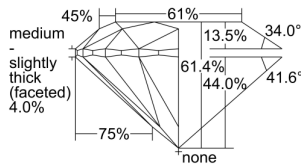

GIA®

FACSIMILE

GIA REPORT 6234272559

Verify this report at GIA.edu

GIA NATURAL DIAMOND DOSSIER®

May 01, 2024
GIA Report Number 6234272559
Shape and Cutting Style ..... Round Brilliant
Measurements ..... 4.28 - 4.30 x 2.63 mm

GRADING RESULTS

Carat Weight ..... 0.30 carat
Color Grade ..... D
Clarity Grade SI2
Cut Grade ..... Excellent

ADDITIONAL GRADING INFORMATION

Polish ..... Excellent
Symmetry ..... Very Good
Fluorescence ..... None
Clarity Characteristics ..... Cloud, Crystal
Inscription(s): GIA 6234272559

PROPORTIONS

Profile to actual proportions

GRADING SCALES

GIA COLOR SCALE	GIA CLARITY SCALE	GIA CUT SCALE	
D	FLAWLESS	EXCELLENT	
E	INTERNALLY FLAWLESS		
F		VVS₁	VERY GOOD
G	VVS₂		
H	VS₁	GOOD	
I	VS₂		
J	SI₁	FAIR	
K	SI₂		
L	I₁	POOR	
M	I₂		
N	I₃		
O			
P			
Q			
R			
S			
T			
U			
V			
W			
X			
Y			
Z