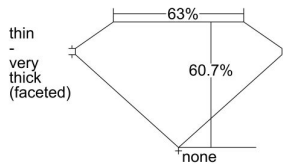

GIA®

FACSIMILE

GIA REPORT 6234278863

Verify this report at GIA.edu

GIA NATURAL DIAMOND DOSSIER®

May 07, 2024
GIA Report Number 6234278863
Shape and Cutting Style ..... Marquise Brilliant
Measurements ..... 8.53 x 4.81 x 2.92 mm

GRADING RESULTS

Carat Weight ..... 0.70 carat
Color Grade ..... D
Clarity Grade VVS2

ADDITIONAL GRADING INFORMATION

Polish ..... Excellent
Symmetry ..... Very Good
Fluorescence ..... None
Clarity Characteristics ..... Pinpoint
Inscription(s): GIA 6234278863

PROPORTIONS

Profile not to actual proportions

GRADING SCALES

GIA COLOR SCALE		GIA CLARITY SCALE			
COLORLESS	D	VERY VERY SLIGHTLY INCLUDED	FLAWLESS		
	E		INTERNALLY FLAWLESS		
	F	VERY SLIGHTLY INCLUDED	VVS₁		
	G		VVS₂		
	H		VS₁		
	NEAR COLORLESS	I	SLIGHTLY INCLUDED	VS₂	
		J		SI₁	
		FAINT	K	INCLUDED	SI₂
			L		I₁
			M		I₂
VERT LIGHT	N	LIGHT	I₃		
	O				
	P				
	Q				
	R