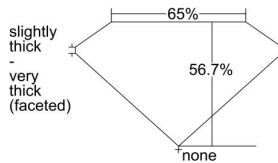

GIA®

FACSIMILE

GIA REPORT 6234279121

Verify this report at GIA.edu

GIA NATURAL DIAMOND DOSSIER®

May 08, 2024
GIA Report Number 6234279121
Shape and Cutting Style ..... Marquise Brilliant
Measurements ..... 9.47 x 4.36 x 2.47 mm

GRADING RESULTS

Carat Weight ..... 0.58 carat
Color Grade ..... D
Clarity Grade SI1

ADDITIONAL GRADING INFORMATION

Polish ..... Very Good
Symmetry ..... Very Good
Fluorescence ..... None
Clarity Characteristics ..... Crystal
Inscription(s): GIA 6234279121

PROPORTIONS

Profile not to actual proportions

GRADING SCALES

GIA COLOR SCALE		GIA CLARITY SCALE		
NEAR COLORLESS	D	VERY VERY SLIGHTLY INCLUDED	FLAWLESS	
	E		INTERNALLY FLAWLESS	
	F	VERY SLIGHTLY INCLUDED	VVS₁	
	G		VVS₂	
	H		VS₁	
	FAINT	I	SLIGHTLY INCLUDED	SI₁
		J		SI₂
		K	INCLUDED	I₁
		L		I₂
		M		I₃
N				
LIGHT	O			
	P			
	Q			
	R			
	S			
	T			
	U			
	V			
	W			
	X			
	Y			
	Z