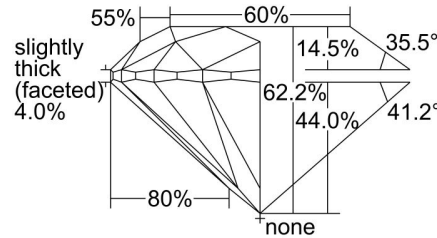

GIA REPORT
6234282835

Verify this report at GIA.edu

FACSIMILE

This is a digital representation of the original GIA Report. This representation might not be accepted in lieu of the original GIA Report in certain circumstances. The original GIA Report includes certain security features which are not reproducible on this facsimile.

GIA NATURAL DIAMOND GRADING REPORT

May 13, 2024
GIA Report Number 6234282835
Shape and Cutting Style ..... Round Brilliant
Measurements ..... 10.83 - 10.91 x 6.76 mm

GRADING RESULTS

Carat Weight ..... 5.01 carat
Color Grade ..... E
Clarity Grade ..... Flawless
Cut Grade ..... Excellent

ADDITIONAL GRADING INFORMATION

Polish ..... Excellent
Symmetry ..... Excellent
Fluorescence ..... None
Inscription(s): GIA 6234282835

PROPORTIONS

Profile to actual proportions