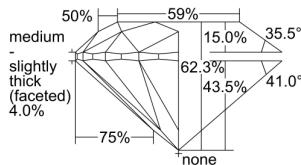

GIA®

FACSIMILE

GIA REPORT 6234295275

Verify this report at GIA.edu

GIA NATURAL DIAMOND DOSSIER®

May 23, 2024
GIA Report Number 6234295275
Shape and Cutting Style ..... Round Brilliant
Measurements ..... 5.05 - 5.08 x 3.16 mm

GRADING RESULTS

Carat Weight ..... 0.50 carat
Color Grade I
Clarity Grade S11
Cut Grade ..... Excellent

ADDITIONAL GRADING INFORMATION

Polish ..... Excellent
Symmetry ..... Excellent
Fluorescence ..... None
Clarity Characteristics ..... Cloud
Inscription(s): GIA 6234295275

PROPORTIONS

Profile to actual proportions

GRADING SCALES

GIA COLOR SCALE	GIA CLARITY SCALE	GIA CUT SCALE	
D	FLAWLESS	EXCELLENT	
E	INTERNALLY FLAWLESS		
F		VVS₁	VERY GOOD
G	VVS₂		
H	VS₁	GOOD	
I	VS₂		
J	S1₁	FAIR	
K	S1₂		
L	I₁	POOR	
M	I₂		
N	I₃		
O			
P			
Q			
R			
S			
T			
U			
V			
W			
X			
Y			
Z