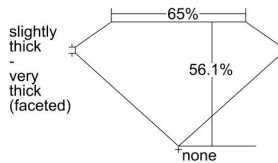

GIA®

FACSIMILE

GIA REPORT 6234297863

Verify this report at GIA.edu

GIA NATURAL DIAMOND DOSSIER®

May 28, 2024
GIA Report Number 6234297863
Shape and Cutting Style ..... Marquise Brilliant
Measurements ..... 7.12 x 4.13 x 2.32 mm

GRADING RESULTS

Carat Weight ..... 0.40 carat
Color Grade ..... D
Clarity Grade SI1

ADDITIONAL GRADING INFORMATION

Polish ..... Very Good
Symmetry ..... Very Good
Fluorescence ..... None
Clarity Characteristics ..... Crystal
Inscription(s): GIA 6234297863

PROPORTIONS

Profile not to actual proportions

GRADING SCALES

GIA COLOR SCALE		GIA CLARITY SCALE	
NEAR COLORLESS	D	VERY SLIGHTLY SLIGHTLY INCLUDED	FLAWLESS
	E		INTERNALLY FLAWLESS
	F		VVS₁
	G		VVS₂
	H		VS₁
	I		VS₂
	J		SI₁
	K		SI₂
	L		I₁
	M		I₂
FAINT	N	SLIGHTLY INCLUDED	I₃
	O		
	P		
	Q		
VERT LIGHT	R	INCLUDED	
	S		
	T		
	U		
	V		
	W		
	X		
	Y		
LIGHT	Z