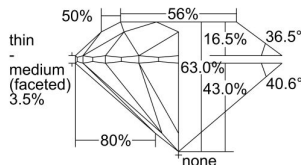

GIA®

FACSIMILE

GIA REPORT 6234326247

Verify this report at GIA.edu

GIA NATURAL DIAMOND DOSSIER®

June 21, 2024
GIA Report Number 6234326247
Shape and Cutting Style ..... Round Brilliant
Measurements ..... 5.63 - 5.67 x 3.56 mm

GRADING RESULTS

Carat Weight ..... 0.70 carat
Color Grade ..... G
Clarity Grade S11
Cut Grade ..... Excellent

ADDITIONAL GRADING INFORMATION

Polish ..... Excellent
Symmetry ..... Excellent
Fluorescence ..... Faint
Clarity Characteristics ..... Cloud
Inscription(s): GIA 6234326247

PROPORTIONS

Profile to actual proportions