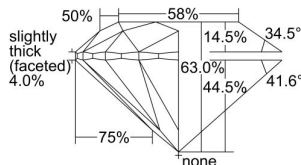

GIA®

FACSIMILE

GIA REPORT 6234329536

Verify this report at GIA.edu

GIA NATURAL DIAMOND DOSSIER®

June 25, 2024
GIA Report Number 6234329536
Shape and Cutting Style ..... Round Brilliant
Measurements ..... 5.63 - 5.65 x 3.55 mm

GRADING RESULTS

Carat Weight ..... 0.70 carat
Color Grade ..... J
Clarity Grade VS2
Cut Grade ..... Excellent

ADDITIONAL GRADING INFORMATION

Polish ..... Excellent
Symmetry ..... Excellent
Fluorescence ..... Faint
Clarity Characteristics..... Crystal, Cloud
Inscription(s): GIA 6234329536

PROPORTIONS

Profile to actual proportions

GRADING SCALES

GIA COLOR SCALE

COLOREDNESS	D
	E
	F
	G
	H
	I
	J
NEAR COLORLESS	K
	L
FAINTE	M
	N
	O
	P
	Q
VERY LIGHT	R
	S
	T
	U
	V
	W
	X
	Y
LIGHT	Z

GIA CLARITY SCALE

FLAWLESS	INTERNAL FLAWLESS	
		FLAWLESS
VERY VERY SLIGHTLY INCLUDED	VVS₁	
	VVS₂	
VERY SLIGHTLY INCLUDED	VS₁	
	VS₂	
SLIGHTLY INCLUDED	SI₁	
	SI₂	
INCLUDED	I₁	
	I₂	
	I₃	

GIA CUT SCALE

EXCELLENT
VERY GOOD
GOOD
FAIR
POOR