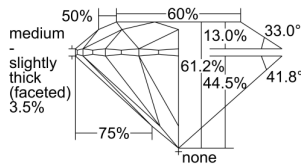

GIA®

FACSIMILE

GIA REPORT 6234337990

Verify this report at GIA.edu

GIA NATURAL DIAMOND DOSSIER®

July 04, 2024
GIA Report Number 6234337990
Shape and Cutting Style ..... Round Brilliant
Measurements ..... 5.71 - 5.75 x 3.51 mm

GRADING RESULTS

Carat Weight ..... 0.70 carat
Color Grade ..... J
Clarity Grade SI2
Cut Grade ..... Excellent

ADDITIONAL GRADING INFORMATION

Polish ..... Excellent
Symmetry ..... Excellent
Fluorescence ..... Medium Blue
Clarity Characteristics ..... Crystal, Cloud
Inscription(s): GIA 6234337990

PROPORTIONS

Profile to actual proportions

GRADING SCALES

GIA COLOR SCALE	GIA CLARITY SCALE	GIA CUT SCALE	
D	FLAWLESS	EXCELLENT	
E	INTERNALLY FLAWLESS		
F		VVS₁	VERY GOOD
G	VVS₂		
H	VS₁	GOOD	
I	VS₂		
J	SI₁	FAIR	
K	SI₂		
L	I₁	POOR	
M	I₂		
N	I₃		
O			
P			
Q			
R			
S			
T			
U			
V			
W			
X			
Y			
Z