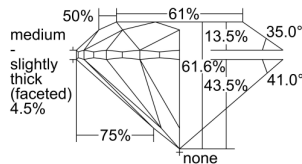

GIA®

FACSIMILE

GIA REPORT 6234342560

Verify this report at GIA.edu

GIA NATURAL DIAMOND DOSSIER®

July 10, 2024
GIA Report Number 6234342560
Shape and Cutting Style ..... Round Brilliant
Measurements ..... 5.89 - 5.92 x 3.64 mm

GRADING RESULTS

Carat Weight ..... 0.80 carat
Color Grade ..... K
Clarity Grade VS1
Cut Grade ..... Excellent

ADDITIONAL GRADING INFORMATION

Polish ..... Excellent
Symmetry ..... Excellent
Fluorescence ..... None
Clarity Characteristics ..... Cloud, Needle, Pinpoint
Inscription(s): GIA 6234342560

PROPORTIONS

Profile to actual proportions

GRADING SCALES

GIA COLOR SCALE	GIA CLARITY SCALE	GIA CUT SCALE
D	FLAWLESS	EXCELLENT
E	FLAWLESS	
F	INTERNALLY FLAWLESS	VERY GOOD
G	FLAWLESS	
H	VVS₁	GOOD
I	VVS₂	
J	VS₁	FAIR
K	VS₂	
L	SI₁	POOR
M	SI₂	
N	I₁	
O	I₂	
P	I₃	
Q		
R		
S		
T		
U		
V		
W		
X		
Y		
Z