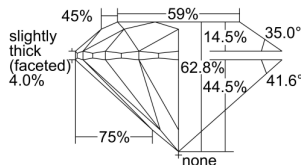

GIA®

FACSIMILE

GIA REPORT 6234342699

Verify this report at GIA.edu

GIA NATURAL DIAMOND DOSSIER®

July 11, 2024
GIA Report Number 6234342699
Shape and Cutting Style ..... Round Brilliant
Measurements ..... 5.66 - 5.71 x 3.57 mm

GRADING RESULTS

Carat Weight ..... 0.71 carat
Color Grade ..... G
Clarity Grade VS1
Cut Grade ..... Excellent

ADDITIONAL GRADING INFORMATION

Polish ..... Excellent
Symmetry ..... Excellent
Fluorescence ..... None
Clarity Characteristics ..... Cloud
Inscription(s): GIA 6234342699

PROPORTIONS

Profile to actual proportions