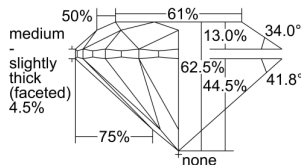

GIA®

FACSIMILE

GIA REPORT 6234349301

Verify this report at GIA.edu

GIA NATURAL DIAMOND DOSSIER®

July 22, 2024
GIA Report Number **6234349301**
Shape and Cutting Style ..... **Round Brilliant**
Measurements ..... **5.65 - 5.69 x 3.54 mm**

GRADING RESULTS

Carat Weight ..... **0.71 carat**
Color Grade ..... **L**
Clarity Grade **VS2**
Cut Grade ..... **Excellent**

ADDITIONAL GRADING INFORMATION

Polish ..... **Excellent**
Symmetry ..... **Excellent**
Fluorescence ..... **None**
Clarity Characteristics..... **Cloud, Crystal**
Inscription(s): **GIA 6234349301**

PROPORTIONS

Profile to actual proportions